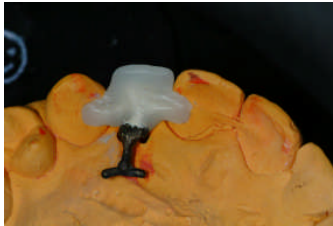

CHAMPIONS CROWN & BRIDGE LAB INC.

SITUATIONS FOR - AUTHENTIC PORCELAIN

#1. CLOSE BITE WITH GOOD PREP COLOR & HIGH ESTHETIC DEMANDS

AS PRESSED WITH METAL LINGUALS & PORCELAIN FACIALS

LAYERED & GLAZED

2. MISSING LATERAL WITH MINIMAL PREP

LINGUAL VIEW WITH WINGS & INTERNAL METAL SUPPORT

AT TRY-IN

3. INLAY SUPPORTED BRIDGE

PRESSED OVER METAL WITH 360 PORCELAIN MARGIN

VARIATION ON THE SAME CONCEPT

4. FULL MOUTH REHABILITATION WITH NO METAL

AUTHENTIC - PRESSED, LAYERED & GLAZED