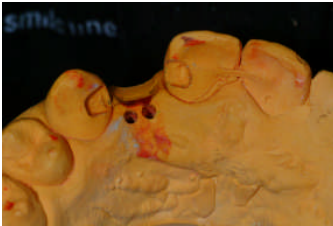

CHAMPIONS CROWN & BRIDGE LAB INC.

SITUATIONS FOR - AUTHENTIC PORCELAIN

#1. CLOSE BITE WITH GOOD PREP COLOR & HIGH ESTHETIC DEMANDS

AS PRESSED WITH METAL LINGUALS & PORCELAIN FACIALS

LAYERED & GLAZED

2. MISSING LATERAL WITH MINIMAL PREP

LINGUAL VIEW WITH WINGS & INTERNAL METAL SUPPORT

AT TRY-IN

3. INLAY SUPPORTED BRIDGE

PRESSED OVER METAL WITH 360 PORCELAIN MARGIN

VARIATION ON THE SAME CONCEPT

4. FULL MOUTH REHABILITATION WITH NO METAL

AUTHENTIC - PRESSED, LAYERED & GLAZED